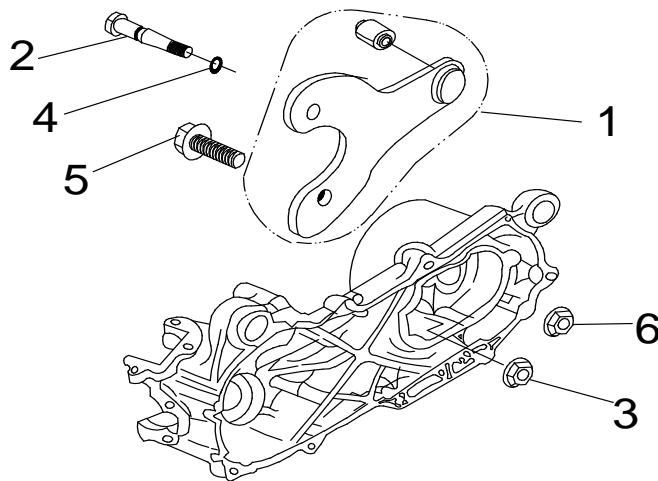

E-13

Start Motor

Item	Parts No.	Part Name	Q'ty	MSRP	Year	Model	WC/AC	Need
1	31200-E01-000	Starting Motor Ass'y	1	\$130.17				
2	P91760-06020-05W	Hex. Socket Bolt	2	\$1.38				

E-14

Crankcase Bracket

#N/A

Item	Parts No.	Part Name	Q'ty	MSRP	Year	Model	WC/AC	Need
1	11347-E01-000	Bracket, Crankcase	1	\$22.66				
2	11348-E01-000	Shaft, Fix	1	\$8.62				
3	P92130-08S-12G	Nut, Insert Lock	1	\$1.68				
4	96200-075015	O-Ring	1	\$1.65				
5	P92100-12040-14C	Hex. Bolt, Flange	1	\$3.12				
6	P92120-12-17C	Hex. Acorn Nut, Flange	1	\$3.47				