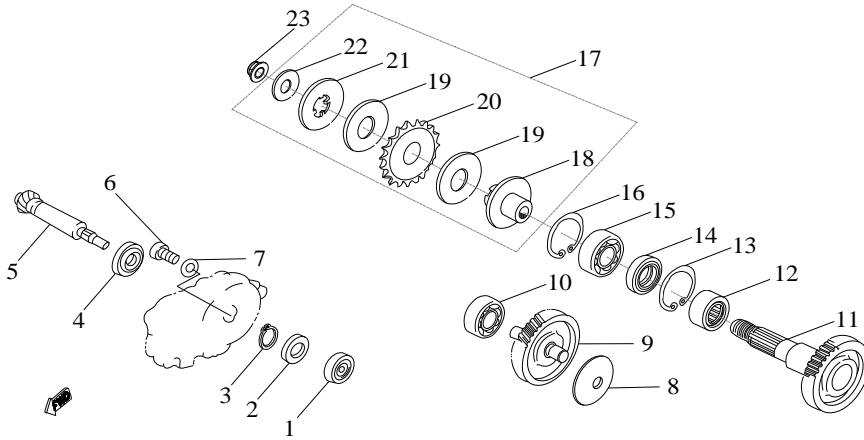

E-11

Transmission

Item	Parts No.	Part Name	Q'ty	MSRP	Year	Model	WC/AC	Need
1	95100-638RD	Bearing, Ball	1	$31.17				
2	96100-172855	Seal, Oil	1	$2.29				
3	93406-STW17A	Circlip	1	$1.38				
4	95100-T6003	Bearing,Ball	1	#N/A				
5	23610-E01-200	Drive Gear, Primary	1	#N/A				
6	P91760-06010-05W	Hex. Socket Bolt	1	$1.38				
7	P93100-06519-12W	Waser, Plate	1	$1.38				
8	P93104-E01-000	Washer, Conical Spring	1	$2.02				
9	23620-E01-210	Main Axle Comp	1	$68.75				
10	95100-T6201	Bearing,Ball	1	#N/A				
11	23630-E01-210	Gear, Driven	1	$62.32				
12	95200-HMK2515-1	Bearing,Needle	1	$27.50				
13	93405-IRTW32A	Circlip	1	$1.38				
14	96100-253506	Seal, Oil	1	$6.88				
15	95100-6004LLU	Bearing, Ball	1	#N/A				
16	93405-RTW42A	Circlip	1	$1.83				
17	23800-E01-000	Sprocket, Drive	1	$109.98				
18	23920-E01-000	Sprocket, Drive,Fixed Bracket	1	#N/A				
19	31337-E01-000	Brake Pad , Disk Brake	2	$29.99				
20	23803-E01-000	Sprocket, Drive	1	#N/A				
21	23910-E01-000		1	#N/A				
22	93103-25450-30	Spring Washer	1	#N/A				
23	92205-A01-000		1	$2.73