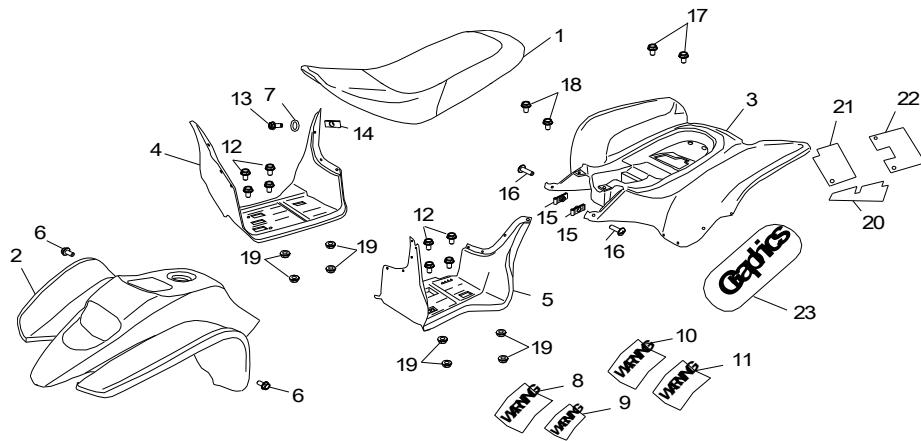

Seat, Fender

Item		Part Name	Q'ty	MSRP	Year	Model	WC/AC	Need
1	71305-A01-0LD	Seat	1	#N/A				
2	72205-A01-000	Fender, Front(Blue)	1	$119.17				
	72205-A01-00A	Fender, Front(Red)		$119.17				
	72205-A01-00D	Fender, Front(Black)		$119.97				
	72205-A01-0PK	Fender, Front(Orange)		#N/A				
	72210-A01-000	Fender, Front(White)		$119.97				
	72210-A01-00A	Fender, Front (Pink)		$119.97				
3	72210-A01-00D	Fender, Rear (Blue)	1	$100.82				
	72210-A01-0PK	Fender, Rear (Red)		$109.98				
	72215-A01-000	Fender, Rear (Black)		$20.63				
	72220-A01-000	Fender, Rear (Orange)		$20.63				
	91750-06016-10G	Fender , Rear(White)		$1.38				
	72115-A01-0LD-2	Fender, Rear(Pink)		$100.82				
4	72110-A01-060	R. Footrest	1	#N/A				
5	72110-A01-050	L. Footrest	1	#N/A				
6	72110-A01-030	Bolt ,Flange	2	#N/A				
7	72110-A01-040	Washer, Nylon	16	$1.75				
8	91700-06016-10G	warning sticker, no under 6	1	$0.34				
9	91825-A01-00A	warning sticker, engine proof	1	$1.38				
10	92215-A01-000	Warning Sticker	1	$1.38				
11	92210-A01-100	Warning Sticker, Tire Pressure	1	#N/A				
12	P91731-06015S	Hex Washer Face Bolt	8	$0.00				
13	91821-A01-000	Screw, Tapping	16	$1.15				
14	91820-A01-000	U Plate Nut	16	$1.15				
15	92130-06S-10G	U Plate Nut	2	$1.38				
16	72120-A01-000	Screw,Cross	2	$3.48				
17	72125-A01-000	Bolt, Hex Ladder(Short)	2	$3.44				
18	72130-A01-000	Bolt, Hex Ladder(Long)	2	$3.44				
19	93104-06014-08	Nut, Insert Lock	8	#N/A				
20	72120-A01-000	Heat Cushion(Side)	1	$3.48				
21	72125-A01-000	Heat Cushion(Front)	1	$3.44				
22	72130-A01-000	Heat Cushion(Rear)	1	$3.44				
23	93104-06014-08	Sticker	1	$18.00