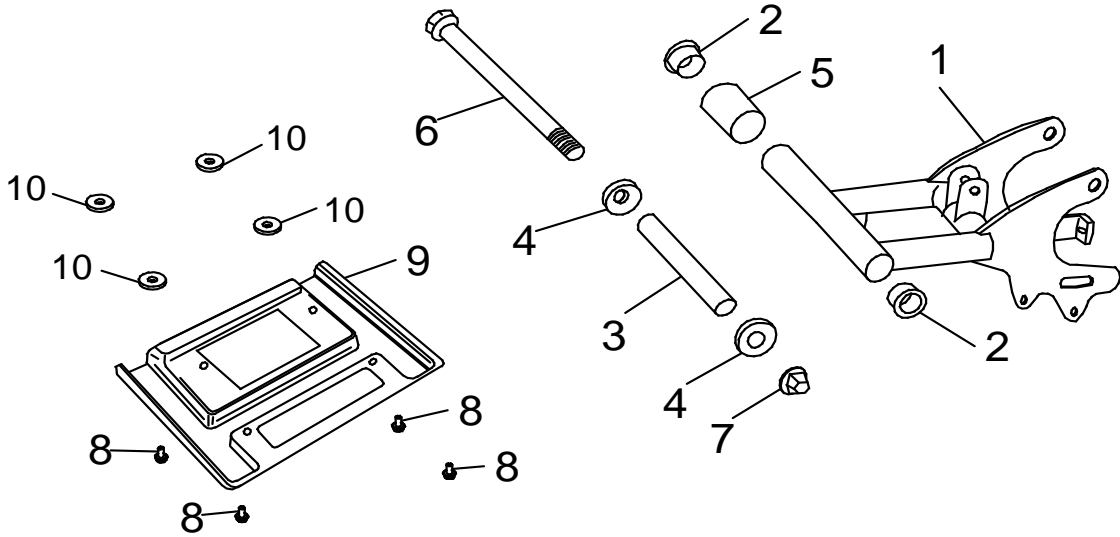

A Arm, Footrest

Item	Parts No.	Part Name	Q'ty	MSRP	Year	Model	WC/AC	Need
1	82105-A01-140	Fork, Rear	1	#N/A				
2	95305-A01-000	Bushing Contain Oil	2	\$6.42				
3	93315-A01-000	Spacer Tube, Rear-fork	1	\$12.15				
4	93609-A01-100	Seal cover,swing Arm	2	\$6.88				
5	93500-A01-000	Rubber Sleeve	1	\$2.75				
6	P91700-14290-19G	Bolt, Flange	1	\$18.32				
7	92130-14S-19G	Nut, Insert Lock	1	\$2.29				
8	91700-08012-12G	Hex Waser Face Bolt	8	\$1.38				
9	71215-A01-000	Footrest Assy	2	\$35.52				
10	93502-A01-000	Rubber Mate	8	\$0.00				