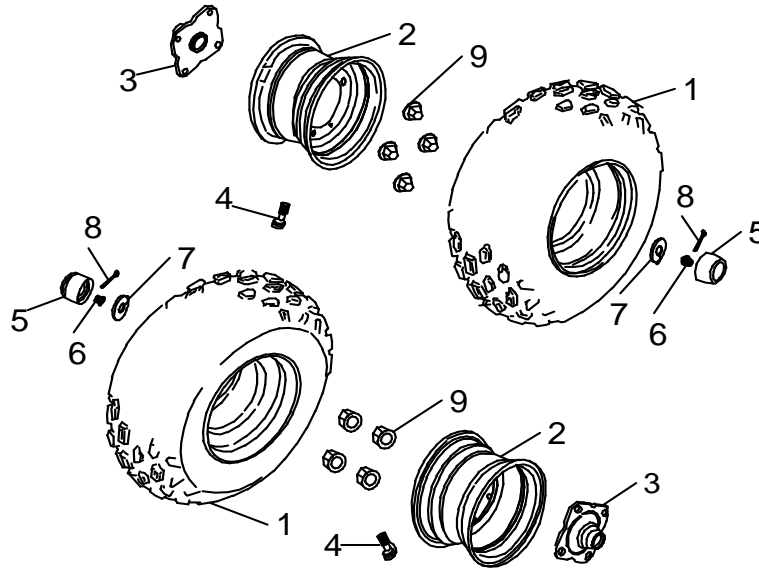

F-8

Rear Tire

Item	Parts No.	Part Name	Q'ty	MSRP	Year	Model	WC/AC	Need
1	24105-A01-050	Tire (KENDA K530F) 18*7-7	2	#N/A				
2	24210-A01-000	Rim 7*5.5	2	#N/A				
3	23105-A01-010	Fixed bracket , Rim , Rear	2	$54.98				
4	24106-A01-000	Valve, Tire	2	$2.29				
5	93615-A01-000	Cap, Rubber	2	#N/A				
6	92140-14-19G	Nut, Insert Lock	2	$4.33				
7	93100-14540-45G	Washer, Plate	2	$2.51				
8	94000-03032	Cotter pin	2	$0.39				
9	92130-10S-14G	Nut, Insert Lock	8	$1.38