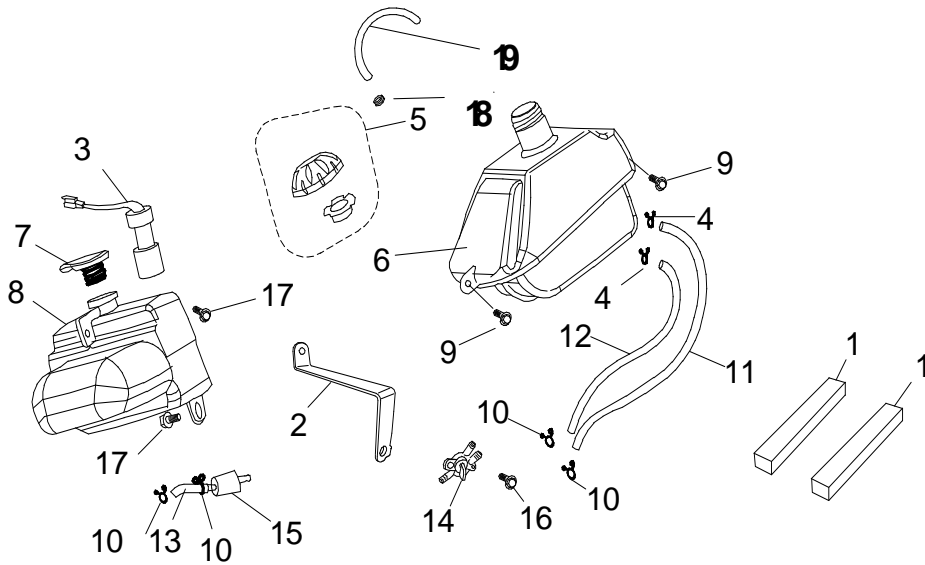

Fuel Tank, Oil Tank

Item	Parts No	Part Name	Q'ty	MSRP	Year	Model	WC/AC	Need
1	12110-A01-100	Sponage	2	$5.39				
2	12220-A01-001	Bracket, Support	1	$4.13				
3	12210-A01-000	Gauge, Oil Level	1	$13.98				
4	97411-A01-000	Clip	2	$1.60				
5	12150-A01-020	Cap Assembly, Fuel tank	1	$11.00				
6	12100-A01-020	Tank, Fuel	1	$38.96				
7	12205-A01-101	Cap, Oil Tank	1	#N/A				
8	12200-A01-101	Tank, Oil	1	#N/A				
9	91750-06016-10G	Bolt ,Flange	2	$1.38				
10	97410-E01-000	Clip, Tube	4	$0.46				
11	12310-A01-002	Tube, Fuel A	1	#N/A				
12	12311-A01-002	Tube, Fuel B	1	#N/A				
13	12317-A01-111	Tube,Oil	1	#N/A				
14	12105-A01-000	Valve, Fuel	1	$16.73				
15	12215-A01-000	Oil Filter	1	$2.75				
16	91700-06012-10G	Hex. Bolt, Flange	1	$1.38				
17	91821-A01-000	Bolt, Hex Ladder(Short)	2	$1.15				
18	12153-A01-100	Spring	1	$1.38				
19	12151-A01-101	Hose, Breather (300mm)	1	#N/A