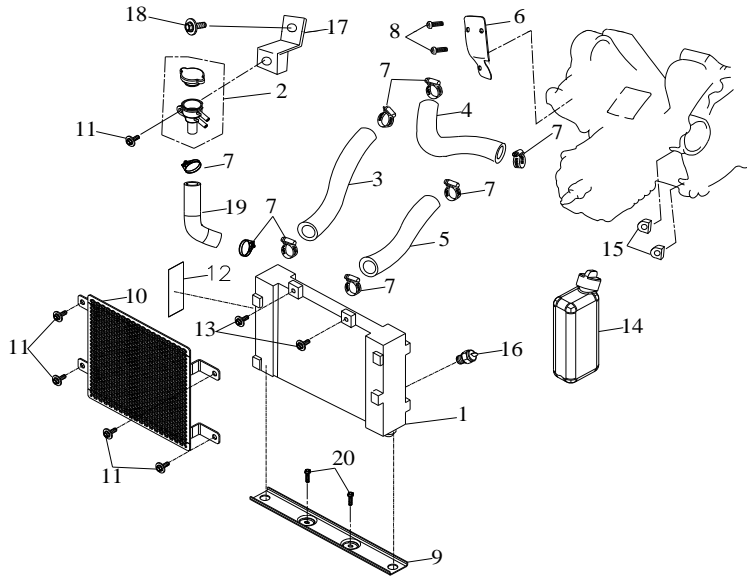

Radiator

Item	Part No.	Part Name	Q'ty	MSRP	Year	Model	WC/AC	Need
1	15230-A03-010	Radiator Assembly	1	$275.00				
2	15229-A03-010	Pour Set	1	$26.22				
3	15233-A01-040	Hose A, Liquid	1	#N/A				
4	15233-162424	Hose B, Liquid	1	$13.75				
5	15233-A01-030	Hose C, Liquid	1	#N/A				
6	17211-E01-000	Cover, Dust-Proof	1	$11.00				
7	97411-230-12	Clip	8	$2.20				
8	P91740-05010B	Bolt, Crosshead, Pan Phillips	2	$1.38				
9	71312-A03-000	Support, Radiator	1	$10.54				
10	15236-A03-000	Mesh, Radiator	1	$34.82				
11	91700-06016-10G	Hex. Bolt, Flange	5	$0.34				
12	72116-A01-001	Warning Decal, Radiator	1	$1.38				
13	P91750-06020-10G	Hex. Bolt, Flange	2	$1.38				
14	15235-A01-040	Coolant(green)	1	$18.32				
15	17110-E01-000	Grommet	2	$0.80				
16	91836-A01-001		1	$1.89				
17	71280-A01-000		1	#N/A				
18	P91700-08016-12B		1	#N/A				
19	15234-A01-000		1	#N/A				
20	91700-06012-10G	Hex. Bolt, Flange	2	$1.38