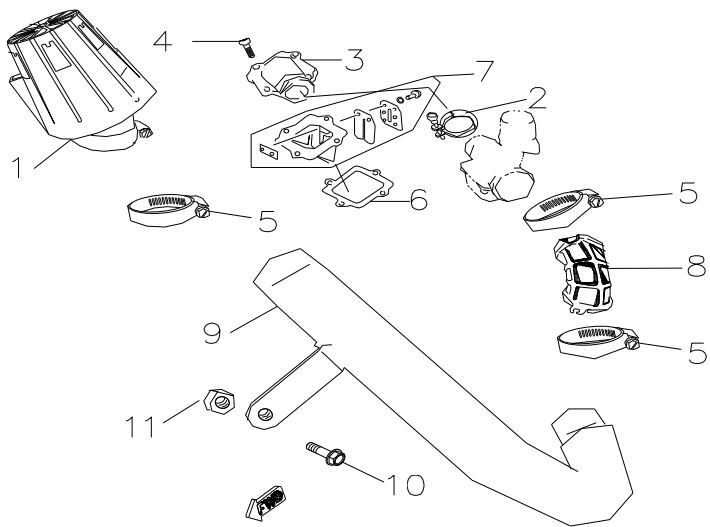

Air Cleaner, Reed Valve

Item	Parts No.	Part Name	Q'ty	MSRP	Year	Model	WC/AC	Need
1	17300-P50-021	Air Clenear Ass'y	1	#N/A				
2	16422-E01-000	Band, Intake Manifold	1	$2.29				
3	16410-P70-010	Manifold, Intake	1	$103.68				
4	P91760-06020-05W	Hex. Socket Bolt	4	$1.38				
5	97414-060090	Clip	3	$3.67				
6	14711-E01-100	Gasket, Reed Valve	1	$1.38				
7	14711-P70-000	Reed Valve Ass'y metal	1	$4.00				
8	17331-P70-000	Duct, Air Cleaner	1	$8.89				
9	17336-P70-000	Duct, Intake	1	$17.88				
10	91750-06016-10G	Hex. Bolt, Flange, Washer	1	$1.38				
11	92120-06-10G	Nut, Hex. Flange	1	$1.38