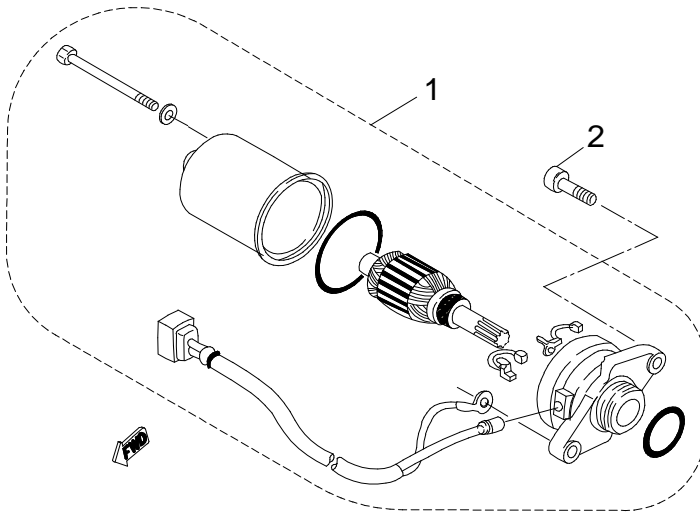

E-13

Start Motor

Item	Parts No.	Part Name	Q'ty	MSRP	Year	Model	WC/AC	Need
1	31200-E01-000	Starting Motor Ass'y	1	$130.17				
2	P91760-06020-05W	Hex. Socket Bolt	2	$1.38