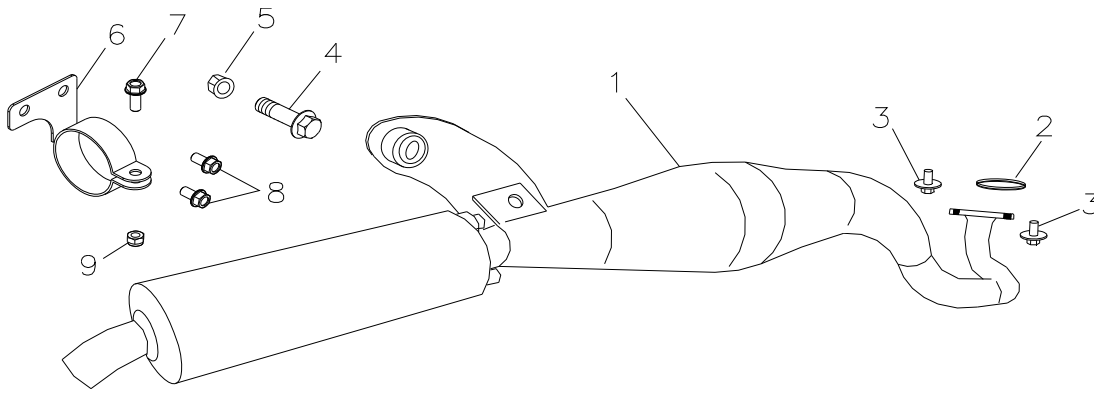

F-1

Exhaust Pipe

Item	Parts No.	Part Name	Q'ty	MSRP	Year	Model	WC/AC	Need
1	12160-P70-010	Exhaust Pipe	1	#N/A				
2	12161-A01-000	Washer, Muffler	1	#N/A				
3	91811-A01-000	Bolt, Crosshead, Flange	2	$0.69				
4	91700-10040-14G	Hex. Bolt, Flange	1	$1.38				
5	92130-10S-14G	Nut, Insert Lock	1	$1.38				
6	97412-P70-000	Clip, Exhaust Muffler	1	$20.17				
7	91700-08016-12G	Hex. Bolt, Flange	1	$1.38				
8	91700-08012-12G	Hex. Bolt, Flange	2	$1.38				
9	92130-08S-14G	Nut, Insert Lock	1	$1.38