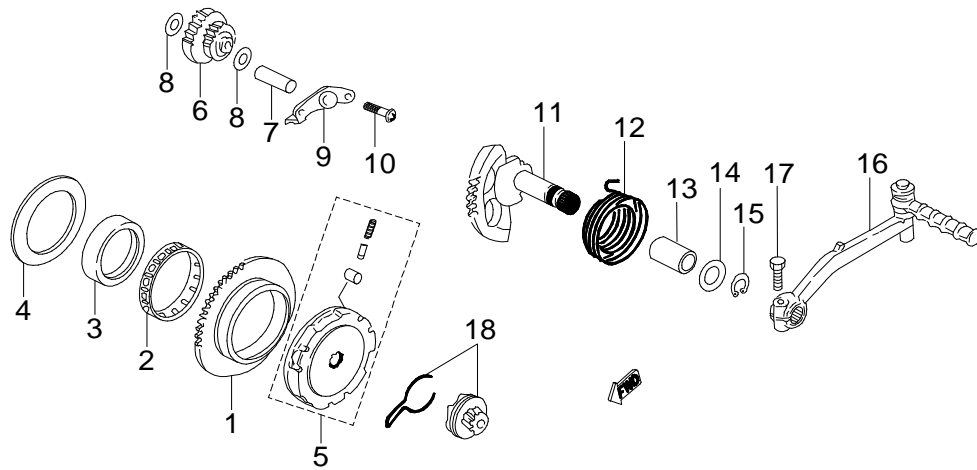

E-9

Starter

Item	Parts No.	Part Name	Q'ty	MSRP	Year	Model	WC/AC	Need
1	22110-E01-200	Wheel, Starter	1	#N/A				
2	95200-555912	Bearing, Needle	1	$16.87				
3	11213-E01-000	Boss	1	$13.75				
4	P93100-55076-05B	Washer, Plate	1	$2.20				
5	22100-E03-000	Wheel, Starter	1	$45.83				
6	22120-E01-000	Idle Gear Ass'y	1	$13.75				
7	11344-E01-000	Shaft	1	$2.20				
8	P93100-08216-02C	Washer, Plate	2	$0.46				
9	22121-E01-000	Plate, Idle Gear	1	$2.75				
10	P91760-06010-05W	Hex. Socket Bolt	2	$1.38				
11	28211-E01-100	Kick Shaft Ass'y	1	$36.67				
12	28261-E01-000	Spring, Torsion	1	$5.23				
13	28251-E01-000	Bush, Kick Shaft	1	$1.83				
14	P93100-15228-01C	Washer, Plate	1	$0.46				
15	93406-STW15A	Circlip	1	$1.38				
16	16105-A01-000	Kick Ass'y	1	$22.92				
17	P91770-06025-10C	Hex. Bolt	1	$1.38				
18	28221-E01-100	Kick Pinion Ass'y	1	$27.50