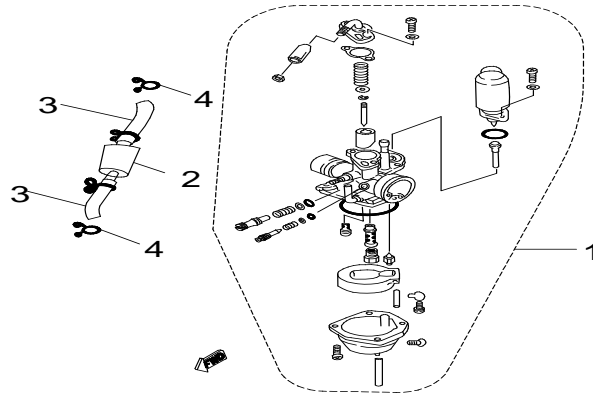

Carburetor

Part No.

Item	Part No.	Part Name	Q'ty					
1	16100-P70-111	Carburetor Ass'y	1	#N/A				
2	16300-E01-010	Filter, Fuel	1	$3.75				
3	16310-06135A	Tube A , Fuel	2	$1.75				
4	97411-085-06	Clip	4	$1.75