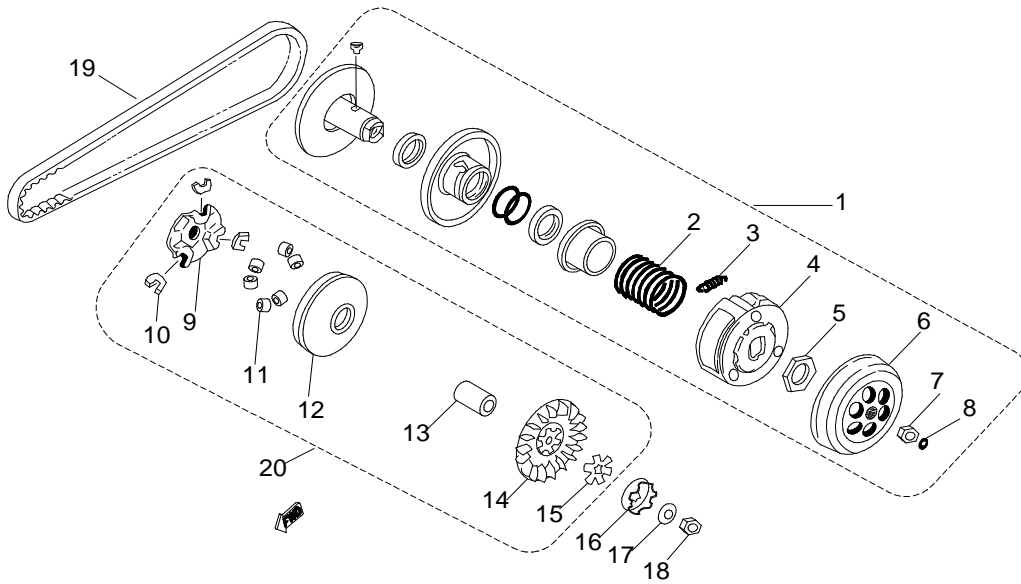

E-10
Clutch

Item	Parts No.	Part Name	Q'ty	MSRP	Year	Model	WC/AC	Need
1	22300-E01-210	Secondary Sheave Ass'y	1	#N/A				
2	22312-E01-100	Spring, Compression	1	#N/A				
3	22331-E01-000	Spring, Clutch	3	#N/A				
4	22330-P70-000	Carrier Ass'y, Clutch	1	#N/A				
5	22332-E01-200	Nut, Clutch	1	#N/A				
6	22340-E01-000	House. Clutch	1	$123.00				
7	P92111-E01-010	Hex. Acorn Nut	1	$1.83				
8	96200-125030	O-Ring	1	$2.75				
9	22411-E03-100	Plate, Cam	1	$9.17				
10	22412-E01-000	Slider, Cam Plate	3	$1.15				
11	22413-P70-010	Weight Roller	6	#N/A				
12	22410-P70-200	Sliding Sheave, Primary	1	$27.50				
13	22414-E03-100	Collar	1	$12.83				
14	22420-E03-100	Fixed Sheave, Primary	1	#N/A				
15	22421-E03-100	Waser, Clam	1	#N/A				
16	22422-E03-000	Clutch, Oneway	1	$11.00				
17	P93103-E01-000	Washer, Conical Spring	1	$1.38				
18	P92110-10-17C	Hex. Acorn Nut	1	$1.38				
19	22500-E03-000	Belt, Drive	1	$53.17				
20	22400-E03-220	Sliding Sheave , Ass'y	1	$73.33