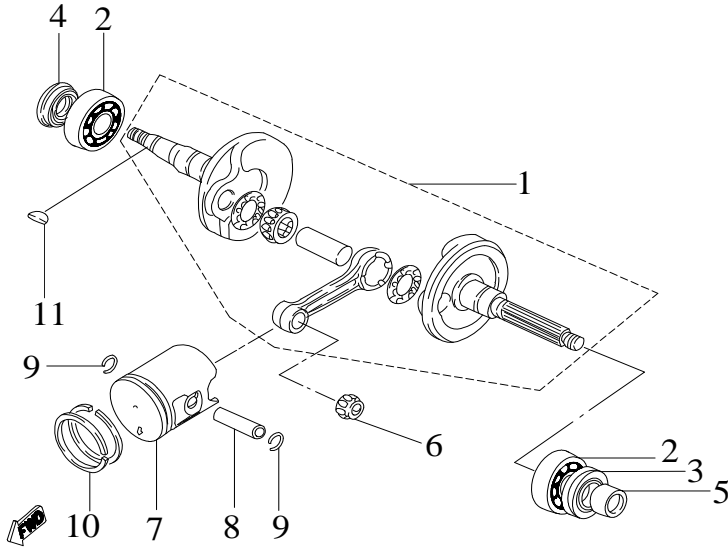

Piston, Crankshaft

Item	Part No.	Part Name	Q'ty	MSRP	Year	Model	WC/AC	Need
1	13000-E03-000	Crankshaft Ass'y	1	$132.00				
2	95100-T6204C3	Ball Bearing, Crankshaft	2	#N/A				
3	96100-204208	Seal,Oil	1	$2.11				
4	96100-203006	Seal,Oil	1	$4.58				
5	13200-E03-000	Collar,L Crankcase	1	$1.56				
6	95200-KBK10	Bearing, Needle	1	$7.61				
7	13300-P70-010	Piston(std.)	1	#N/A				
8	13400-P70-100	Pin, Piston	1	#N/A				
9	13410-E03-100	Clip, Piston Pin	2	$1.38				
10	13310-P70-100	Rings,Piston(std.)	1	#N/A				
11	13010-E01-000	Key, Woodruff	1	$1.74