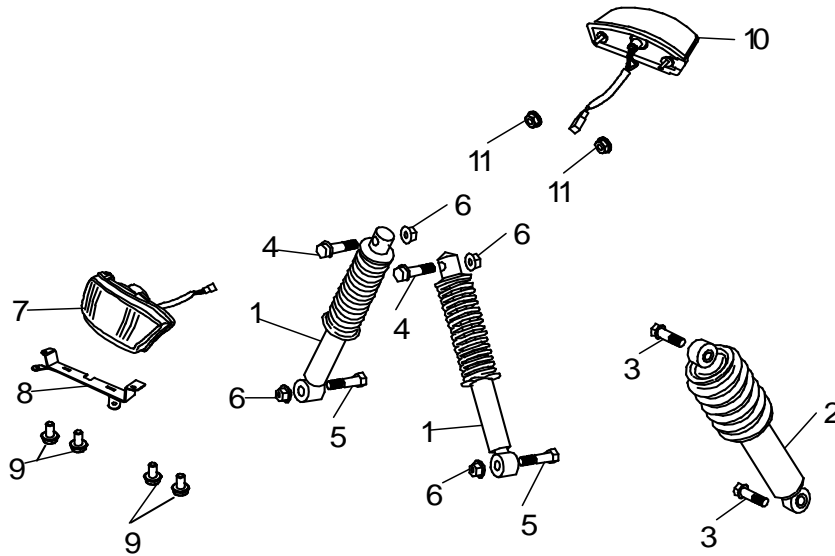

Shock Absorber, Lamp

Item	Parts Co	Part Name	Q'ty	MSRP	Year	Model	WC/AC	Need
1	81200-A02-010	Shock Absorber, Front	2	#N/A				
2	82200-A02-000	Shock Absorber, Rear	1	#N/A				
3	91710-10038-14G	Hex. Bolt, Flange	2	$1.38				
4	91700-10040-14G	Hex. Bolt, Flange	2	$1.38				
5	91700-10040-14G	Hex. Bolt, Flange	2	$1.38				
6	92130-10S-14G	Nut, Insert Lock	4	$1.38				
7	62205-A01-010	Head Lamp Comp	1	#N/A				
8	62206-A01-000	Head Lamp Bracket	1	$10.31				
9	P91825-04012	Philips Screw, Tapping	4	#N/A				
10	62210-A01-000	Tail Light Comp	1	$55.00				
11	92130-06S-10G	Nut, Insert Lock	2	$1.38