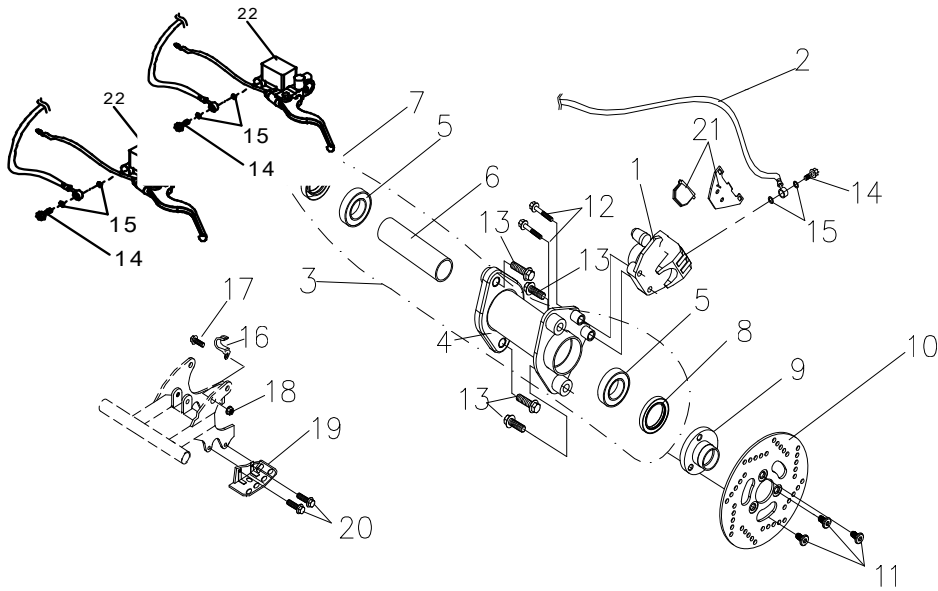

F-10

Disc Brake System

Item	Parts No.	Part Name	Q'ty	MSRP	Year	Model	WC/AC	Need
1	31115-A01-100	Rear Disc Caliper	1	#N/A				
2	31225-A01-120	Hose, Rear Disk Brake	1	#N/A				
3	31300-A02-000		1	#N/A				
4	23215-A01-000	Rear Holder Disk	1	$88.00				
5	95100-T6006ZZ	Bearing	2	$14.47				
6	93330-A01-00A	Spacer	1	$9.17				
7	96100-355511A	Oil Seal	1	$4.44				
8	96100-405507	Oil Seal	1	$4.13				
9	31355-A01-020	Rear Disc Connector	1	$40.79				
10	31120-A01-000	Rear Brake Disc	1	$69.65				
11	91760-10014-08G	Hex Socket Bolt	3	$1.83				
12	91710-08038-12G	Hex Washer Face Bolt	2	$1.38				
13	91710-12028-17G	Hex Washer Face Bolt	4	$2.29				
14	91830-A01-000	Nut, Brake Hose	2	$2.06				
15	93101-A01-000	Washer, Copper	4	$1.38				
16	83115-A01-000	Clip, Brake Hose	1	$1.49				
17	91700-06016-10G	Hex Washer Face Bolt	1	$0.34				
18	92130-06S-10G	Nut, Insert Lock	1	$1.38				
19	71220-A01-100	Rear Brake Guard	1	#N/A				
20	91700-08012-12G	Hex Waser Face Bolt	2	$1.38				
21	31337-A03-001	Brake Pad , Disk Brake	1	$27.48				
22	31405-A01-100	Lever Ass'y,Left	1	$51.33