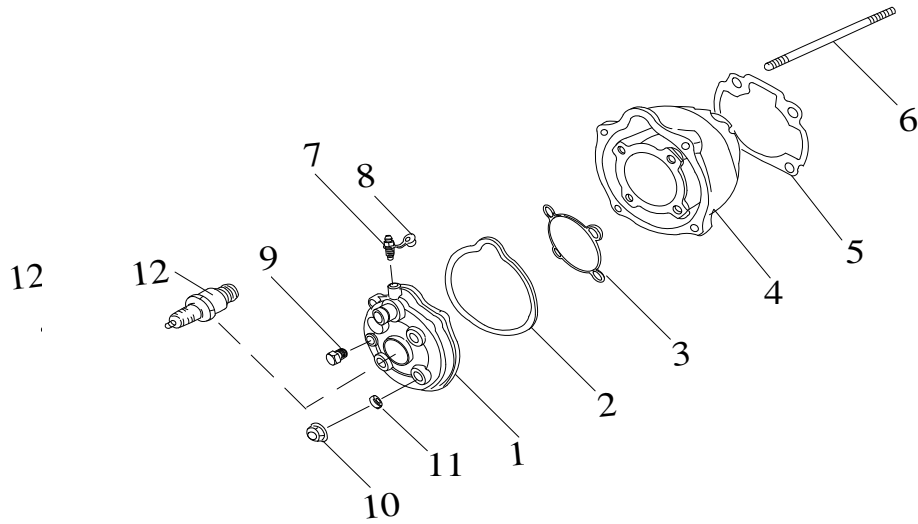

E-1

Cylinder, Cylinder Head & Spark Plug

Item	Part No.	Part Name	Q'ty	MSRP	Year	Model	WC/AC	Need
1	12200-P70-110	Head, Cylinder	1	#N/A				
2	12310-E03-101	Ring, Oil	1	\$9.08				
3	12300-E03-100	Ring, Oil	1	\$8.53				
4	12100-P70-100	Cylinder	1	#N/A				
5	12191-E03-102	Gasket, Cylinder	1	\$5.59				
6	P91000-07109	Bolt, Stud	4	\$3.48				
7	15872-E01-000	Bolt, Leaking	1	\$4.49				
8	15873-E01-000	Cap, Leaking	1	\$2.29				
9	15240-E01-000	Sensor, Temperature	1	\$47.67				
10	92207-E03-000	Nut, cap	4	\$1.89				
11	P93102-07514-25	Washer, Plane (Copper)	4	\$1.82				
12	98069-1BR8HSA-R	Plug, Spark	1	\$5.99				

Oil Pump

Item	Part No.	Part Name	Q'ty	MSRP	Year	Model	WC/AC	Need
1	15100-E01-000	Pump, Oil	1	#N/A				
2	P91740-05016W	Bolt, Pan, Crosshead	2	\$1.38				
3	94002-030118	Pin	1	\$1.38				
4	93406-STW19A	Circlip	2	\$0.75				
5	15110-E01-000	Drive,Gear, Oil-Pump	1	\$7.61				

Rear Axle, Sprocket

Item	Parts No.	Part Name	Q'ty	MSRP	Year	Model	WC/AC	Need
1	23205-A01-072	Wheel Axle,Rear	1	\$4.50				
2	92110-28-36B	Hex. Acorm Nut	2	\$9.17				
3	P90430-303801	WASHER,WAVE	1	\$2.51				
4	23305-A01-00A	Sprocket	1	#N/A				
5	23310-A01-000	Sprocket Holder, Driven	1	\$35.52				
6	91810-A01-000	Bolt, Hex. Washer Plate	3	\$0.92				
7	93103-A01-000	Spring Washer	3	\$1.38				
8	23300-A01-00A	Sprocket Ass'y	1	\$36.65				