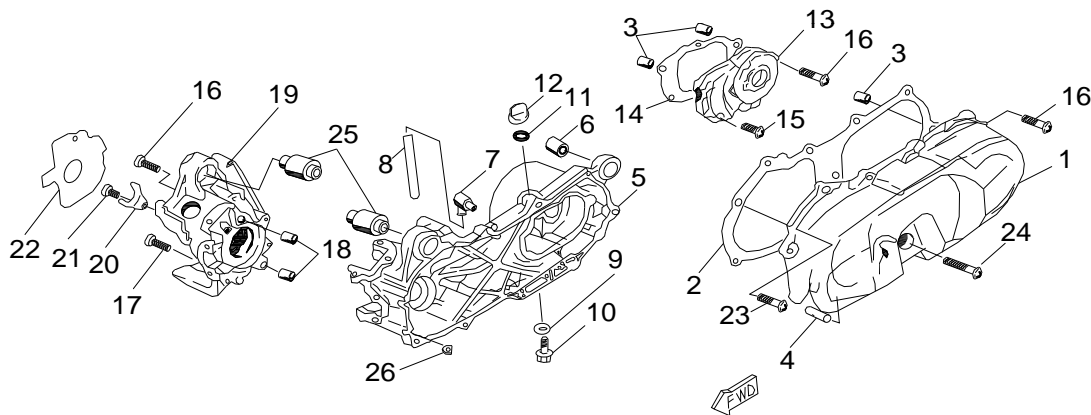

Crankcase

Item	Parts No.	Part Name	Q'ty	MSRP	Year	Model	WC/AC	Need
1	11340-E03-100	Cover, L. Crankcase	1	$58.67				
2	11395-E01-101	Gasket, L. Crankcase	1	$13.22				
3	94001-100140	Pin, Dowel	4	$1.47				
4	11344-E01-000	Shaft	1	$2.20				
5	11200-E03-100	Crankcase, L.	1	$225.50				
6	93507-082021	Bush	1	$5.68				
7	11210-E01-000	Breather	1	$1.38				
8	11211-E01-001	Hose,Breather	1	$5.04				
9	P93101-E01-000	Washer, Copper	1	$1.75				
10	91700-08012-12G	Hex Waser Face Bolt	1	$1.38				
11	96200-138024	O-Ring	1	$1.38				
12	11212-E01-000	Plug, Oil	1	$1.47				
13	11400-E01-100	Cover, Transmission	1	#N/A				
14	11410-E01-100	Gasket, Transmission	1	$5.96				
15	P91760-06020-05W	Hex. Socket Bolt	3	$1.38				
16	P91760-06035-05W	Hex. Socket Bolt	8	$2.24				
17	P91700-06040-05W	Hex. Socket Bolt	2	$1.38				
18	94001-120160	Pin, Dowel	2	$0.72				
19	11100-E03-100	Crankcase, R.	1	$85.29				
20	11110-E01-000	Holder	1	$1.56				
21	P91760-06010-05W	Hex. Socket Bolt	1	$1.38				
22	31121-E01-100	Gasket, A.C.G	1	#N/A				
23	P91760-06025-05W	Hex. Socket Bolt	8	$1.82				
24	P91760-06065-05W	Hex. Socket Bolt	1	$4.20				
25	93506-123538	Bush	2	$9.17				
26	17110-E01-000	Grommet	2	$0.80