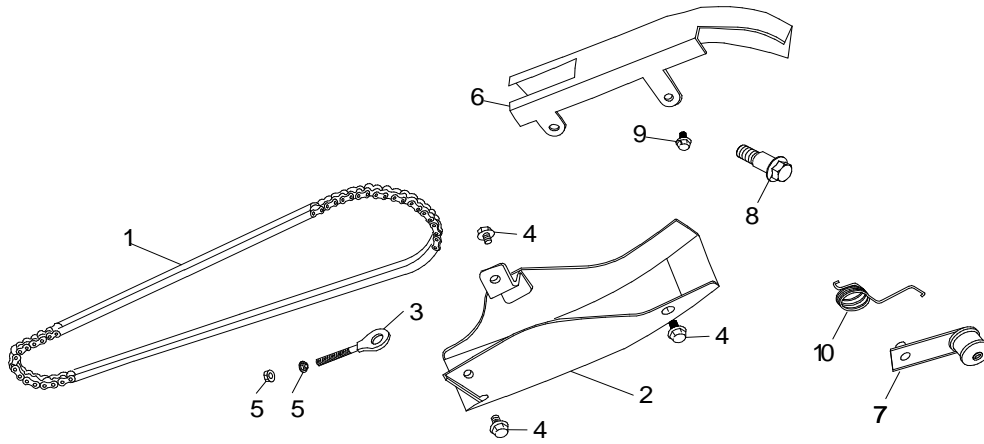

F-13

Chain, Guard

Item	Parts No	Part Name	Q'ty	MSRP	Year	Model	WC/AC	Need
1	23315-NP428H-094	Chain	1	#N/A				
2	71225-A01-001	Guard, Bottom, Chain	1	$36.65				
3	23321-A01-010	Adjuster, Chain	1	$12.60				
4	91700-08012-12G	Hex Waser Face Bolt	3	$1.38				
5	92130-08S-14G	Nut, Insert Lock	2	$1.38				
6	71230-A01-200	Guard, Top, Chain	1	$36.65				
7	23320-A01-003	Bracket, Chain	1	$34.82				
8	91823-A01-000	Hex Washer Ladder Bolt	1	$3.44				
9	91700-06012-10G	Hex Waser Face Bolt	2	$1.38				
10	97211-A01-000	Return Spring	1	$18.32				
11	91823-A01-001	Hex Washer Ladder Bolt	1	$1.83