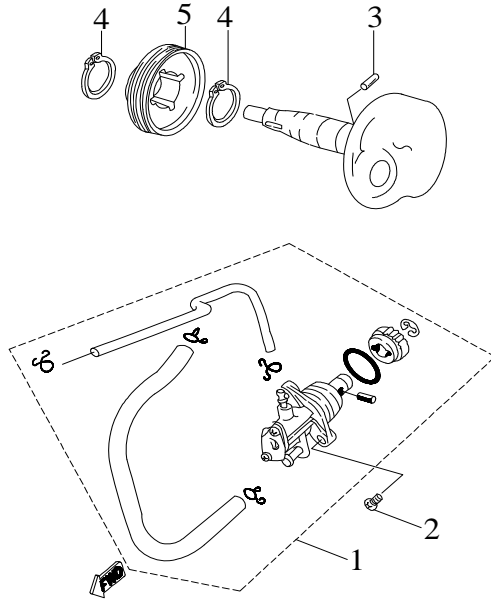

E-1

Cylinder, Cylinder Head & Spark Plug

Item	Part No.	Part Name	Q'ty	MSRP	Year	Model	WC/AC	Need
1	12200-P70-110	Head, Cylinder	1	#N/A				
2	12310-E03-101	Ring, Oil	1	\$9.08				
3	12300-E03-100	Ring, Oil	1	\$8.53				
4	12100-P70-100	Cylinder	1	#N/A				
5	12191-E03-102	Gasket, Cylinder	1	\$5.59				
6	P91000-07109	Bolt, Stud	4	\$3.48				
7	15872-E01-000	Bolt, Leaking	1	\$4.49				
8	15873-E01-000	Cap, Leaking	1	\$2.29				
9	15240-E01-000	Sensor, Temperature	1	\$47.67				
10	92207-E03-000	Nut, cap	4	\$1.89				
11	P93102-07514-25	Washer, Plane (Copper)	4	\$1.82				
12	98069-1BR8HSA-R	Plug, Spark	1	\$5.99				

Pump Ass'y, Liquid

Item	Part No.	Part Name	Q'ty	MSRP	Year	Model	WC/AC	Need
1	93406-STW08A	CirClip	1	\$1.38				
2	15211-E01-000	Pump Driver Wheel	1	\$6.88				
3	94002-030198	Pin	1	\$1.38				
4	95100-T608LLU	Ball, Bearing	2	\$10.91				
5	15216-E01-000	collar	1	\$2.29				
6	15212-E01-000	Body Pump	1	\$49.50				
7	96100-101804	Seal, Oil	1	\$2.29				
8	15213-E01-001	Rotor Ass'y , Pump	1	\$18.32				
9	96200-525020	Oil-Ring	1	\$1.43				
10	15215-E01-000	Cap,Pump	1	\$21.98				
11	P91740-05016W	Bolt, Pan, Crosshead	3	\$1.38				
12	31130-E01-000	Plug, Rubber	3	\$1.38				
13	15875-E01-000	Bolt, Driver	3	\$3.30	Year	Model	WC/AC	Need
14	P93100-06013-01W	Washer, Plain	3	\$1.38				
15	P91760-06020-05W	Hex. Socket Bolt	2	\$1.38				
16	1520A-E01-000	Pump Ass'y, Liquid	1	\$293.33				

Oil Pump

Item	Part No.	Part Name	Q'ty	MSRP	Year	Model	WC/AC	Need
1	15100-E01-000	Pump, Oil	1	#N/A				
2	P91740-05016W	Bolt, Pan, Crosshead	2	\$1.38				
3	94002-030118	Pin	1	\$1.38				
4	93406-STW19A	Circlip	2	\$0.75				
5	15110-E01-000	Drive,Gear, Oil-Pump	1	\$7.61				