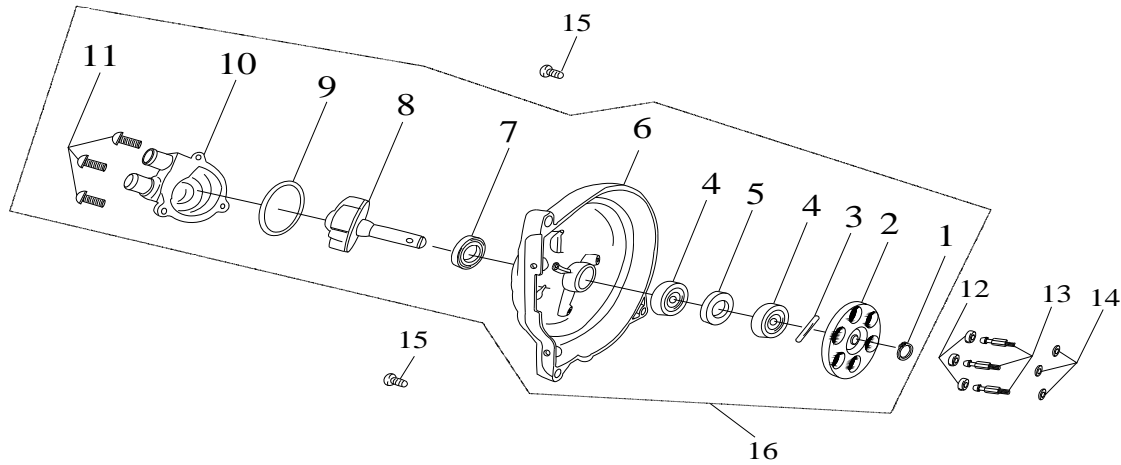

Pump Ass'y, Liquid

Item	Part No.	Part Name	Q'ty	MSRP	Year	Model	WC/AC	Need
1	93406-STW08A	CirClip	1	$1.38				
2	15211-E01-000	Pump Driver Wheel	1	$6.88				
3	94002-030198	Pin	1	$1.38				
4	95100-T608LLU	Ball, Bearing	2	$10.91				
5	15216-E01-000	collar	1	$2.29				
6	15212-E01-000	Body Pump	1	$49.50				
7	96100-101804	Seal, Oil	1	$2.29				
8	15213-E01-001	Rotor Ass'y , Pump	1	$18.32				
9	96200-525020	Oil-Ring	1	$1.43				
10	15215-E01-000	Cap,Pump	1	$21.98				
11	P91740-05016W	Bolt, Pan, Crosshead	3	$1.38				
12	31130-E01-000	Plug, Rubber	3	$1.38				
13	15875-E01-000	Bolt, Driver	3	$3.30	Year	Model	WC/AC	Need
14	P93100-06013-01W	Washer, Plain	3	$1.38				
15	P91760-06020-05W	Hex. Socket Bolt	2	$1.38				
16	1520A-E01-000	Pump Ass'y, Liquid	1	$293.33