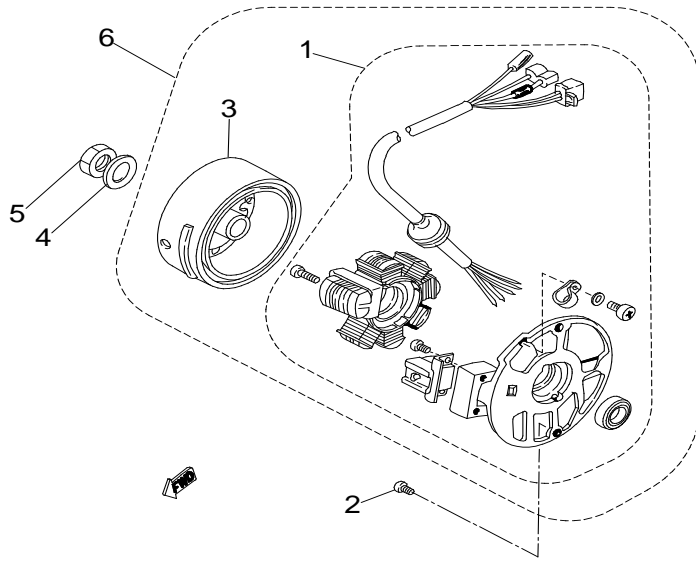

Generator

#N/A

Item	Parts No.	Part Name	Q'ty	MSRP	Year	Model	WC/AC	Need
1	31120-E03-000	Base Ass'y, Generator	1	$80.21				
2	P91760-06016-05W	Hex. Socket Bolt	2	$1.38				
3	31100-E03-000	Wheel, Fly	1	$68.75				
4	P93100-10022-20C	Washer, Plate	1	$0.00				
5	P92110-10-17C	Hex. Acorn Nut	1	$1.38				
6	31000-E03-000	Generator Ass'y	1	#N/A