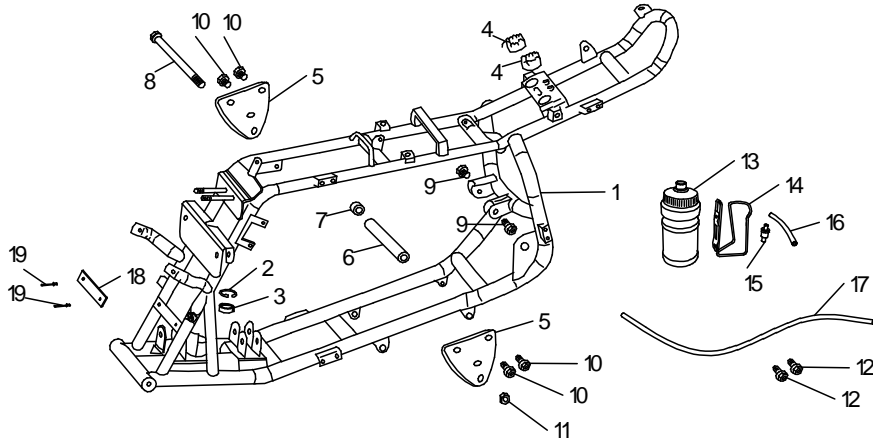

Frame

Item	Parts No.	Part Name	Q'ty	MSRP	Year	Model	WC/AC	Need
1	71000-A01-072-SI	Chassis	1	#N/A				
2	93405-IRTW32A	Circlip	1	$1.38				
3	95100-B6002 2RS	Bearing	1	$11.64				
4	93501-A01-000	Couhion, Seat	2	$19.56				
5	71205-A01-000	Engine Holder Seat	2	$18.33				
6	93305-A01-100	Collar (andoised)	1	$4.35				
7	93310-A01-100	Collar(andoised)	1	$3.30				
8	91700-12220-14G	Blot Flange	1	$7.68				
9	91710-08035-12G	Hex Washer Face Bolt	2	$1.38				
10	91700-08012-12G	Hex Waser Face Bolt	4	$1.38				
11	92130-12S-17G	Nut, Insert Lock	1	$1.38				
12	91760-06012-05G	Hex. Screw, Socket	2	$1.38				
13	15105-A01-001	Aux Liquid Bottle	1	$9.15				
14	71310-A01-000	Aux Liquid Bottle Holder	1	$7.32				
15	15106-A01-000	Aux Liquid Bottle Connector	1	$5.06				
16	15108-A01-000	Aux Liquid Bottle Hose (short)	1	$3.48				
17	15107-A01-100	Aux Liquid Bottle Hose(long)	1	$5.06				
18	71236-A01-000	VIN Plate	1	$4.13				
19	91835-A01-000	Stud, Warning Plate	2	$1.38